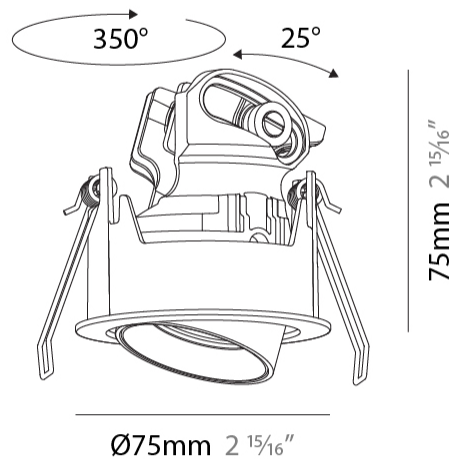

PHYSICAL

Shape: Round
Diameter (mm): 75
Diameter (in): 2 15/16
Height (mm): 75
Height (in): 2 15/16
Ceiling Thickness (mm): 1 - 25
Ceiling Thickness (in): 1/16 - 1
Min. Recessing Depth (mm): 85
Min. Recessing Depth (in): 3 3/8
Light Distribution: Downlight
Fixture Finish: [SSR / BKV / CWI / CRY / HAB / UFT / ITA / RUA / FTG / MYG / LOD / PUS / FRO / FUP / KIA / POP / BLS / SPG / MEY / GOH / GUM / CHC / COM / ABZ / JAG / OBR / MOS / ROR](#)
Fixture Material: Aluminum
Cut-out Measurements: D. 68mm / 2 11/16"
Upon Request: Unique Sizes Unique Ceiling Thickness

ELECTRICAL

Lamp Type: LED (Zhaga Standard)
Input Wattage (W): 11
Total Output Wattage (W): 10
Dimming: Tri-Mode (Non-Dimming and Phase Dimming (120Vac only) and 0-10V Dimming)
Driver Included: No
Driver Location: Recessed Housing
Driver Type: Constant Current - 120Vac
Driver Class: Class 2
Housing: See Components
Input Voltage (V): 120 - 277
Constant Current (MA): 500

LED

Number of LEDs: 1
Color Temperature (°K): [2700 / 3000 / 3500 / 4000](#)
Max. Delivered Lumen (lm): 812 / 860 / 892 / 911
Nominal Lumen (lm): 1141 / 1194 / 1238 / 1266
CRI: >90 CRI
Lamp Life (hrs): 50000

OPTICAL

Reflector°: [22 / 38 / 48](#)
Adjustability: Rotational 350° / Tilt 25°
Upon Request: Special Beam Angles

RATINGS AND CERTIFICATIONS

Certified By: Certified for North American Standards
IP rating: IP40